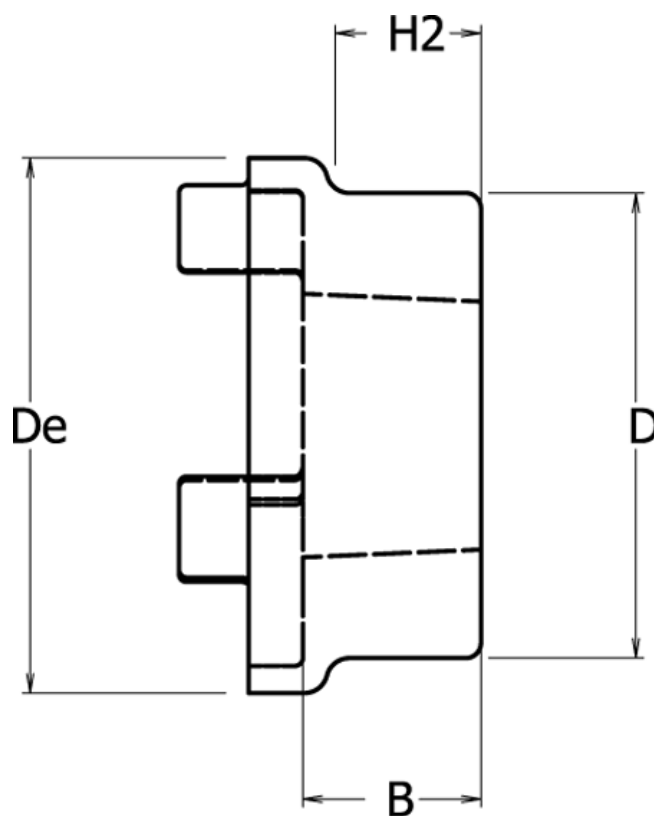

Data Sheet

Article number: 3303070F

Description: Coupling Hub HRC-F 70
w/Taperbushing indvendig 1008 maks. boring 25 mm

Measures

B = 23.5

D = 60

De = 69

For bush = 1008

H2 = 20